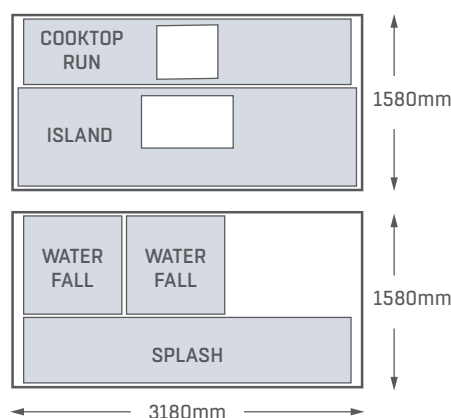

QUANTUM QUARTZ 20mm SPECIAL

Design your benchtops to make the most of each slab for big savings!

Each slab has a usable size of 3180mm x 1580mm.

Eg 1. Kitchen Design

Kitchen parts laid out on slab

Price breakdown

1 x Slab Luna White	\$2000
GST	\$200
Total	\$2200

Eg 2. Kitchen Design

Kitchen parts laid out on slabs

Price breakdown

1 x Slabs Luna White	\$2000
GST	\$200
Total	\$2200

Eg 3. Kitchen Design

Kitchen parts laid out on slabs

Price breakdown

2 x Slabs Luna White	\$4000
2 x Waterfall ends	\$220
GST	\$422
Total	\$4642

TIP

If your design leaves excess material, consider adding a splashback, vanity or laundry top.