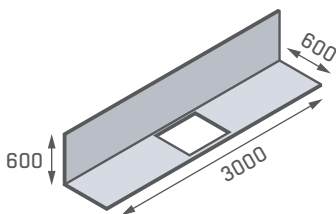

QUANTUM QUARTZ 20mm SPECIAL

Design your benchtops to make the most of each slab for big savings!

Each slab has a usable size of 3180mm x 1580mm.

Eg 1. Kitchen Design

Kitchen parts laid out on slab

Price breakdown

1 x Slab Luna White	\$2000
GST	\$200
Total	\$2200

Eg 2. Kitchen Design

Kitchen parts laid out on slabs

Price breakdown

1 x Slabs Luna White	\$2000
GST	\$200
Total	\$2200

Eg 3. Kitchen Design

Kitchen parts laid out on slabs