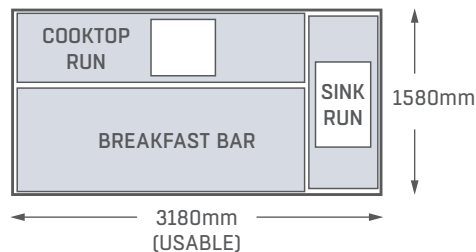

QUANTUM QUARTZ 20mm SPECIAL

Design your benchtops to make the most of each slab for big savings!

Each slab has a usable size of 3180mm x 1580mm.

Eg 1. Kitchen Design

Kitchen parts laid out on slab

Price breakdown

1 x Slab Luna White	\$2000
GST	\$200
Total	\$2200

Eg 2. Kitchen Design

Kitchen parts laid out on slabs

Price breakdown

1 x Slabs Luna White	\$2000
GST	\$200
Total	\$2200

Eg 3. Kitchen Design

Kitchen parts laid out on slabs