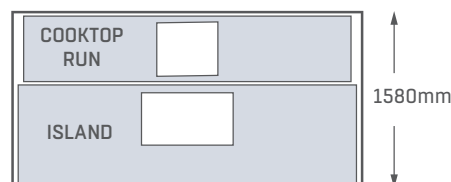

QUANTUM QUARTZ 20mm SPECIAL

Design your benchtops to make the most of each slab for big savings!

Each slab has a usable size of 3180mm x 1580mm.

Eg 1. Kitchen Design

Kitchen parts laid out on slab

Price breakdown

1 x Slab Luna White	\$2000
GST	\$200
Total	\$2200

Eg 2. Kitchen Design

Kitchen parts laid out on slabs

Price breakdown

1 x Slabs Luna White	\$2000
GST	\$200
Total	\$2200

Eg 3. Kitchen Design

Kitchen parts laid out on slabs