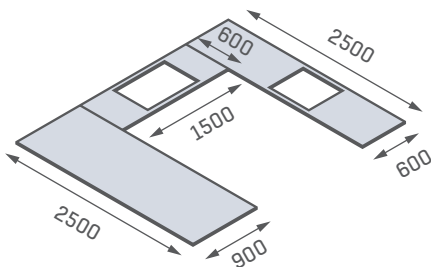

QUANTUM QUARTZ 20mm SPECIAL

Design your benchtops to make the most of each slab for big savings!

Each slab has a usable size of 3180mm x 1580mm.

Eg 1. Kitchen Design

Kitchen parts laid out on slab

Price breakdown

1 x Slab Luna White	\$2000
GST	\$200
Total	\$2200

Eg 2. Kitchen Design

Kitchen parts laid out on slabs

Price breakdown

1 x Slabs Luna White	\$2000
GST	\$200
Total	\$2200

Eg 3. Kitchen Design

Kitchen parts laid out on slabs