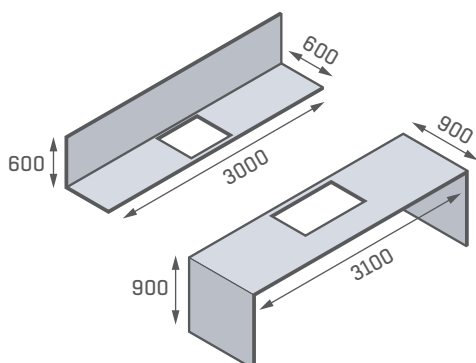

QUANTUM QUARTZ 20mm SPECIAL

Design your benchtops to make the most of each slab for big savings!

Each slab has a usable size of 3180mm x 1580mm.

Eg 1. Kitchen Design

Kitchen parts laid out on slab

Price breakdown

1 x Slab Luna White	\$2000
GST	\$200
Total	\$2200

Eg 2. Kitchen Design

Kitchen parts laid out on slabs

Price breakdown

1 x Slabs Luna White	\$2000
GST	\$200
Total	\$2200

Eg 3. Kitchen Design

Kitchen parts laid out on slabs

Price breakdown

2 x Slabs Luna White	\$4000
2 x Waterfall ends	\$220
GST	\$422
Total	\$4642

TIP

If your design leaves excess material, consider adding a splashback, vanity or laundry top.